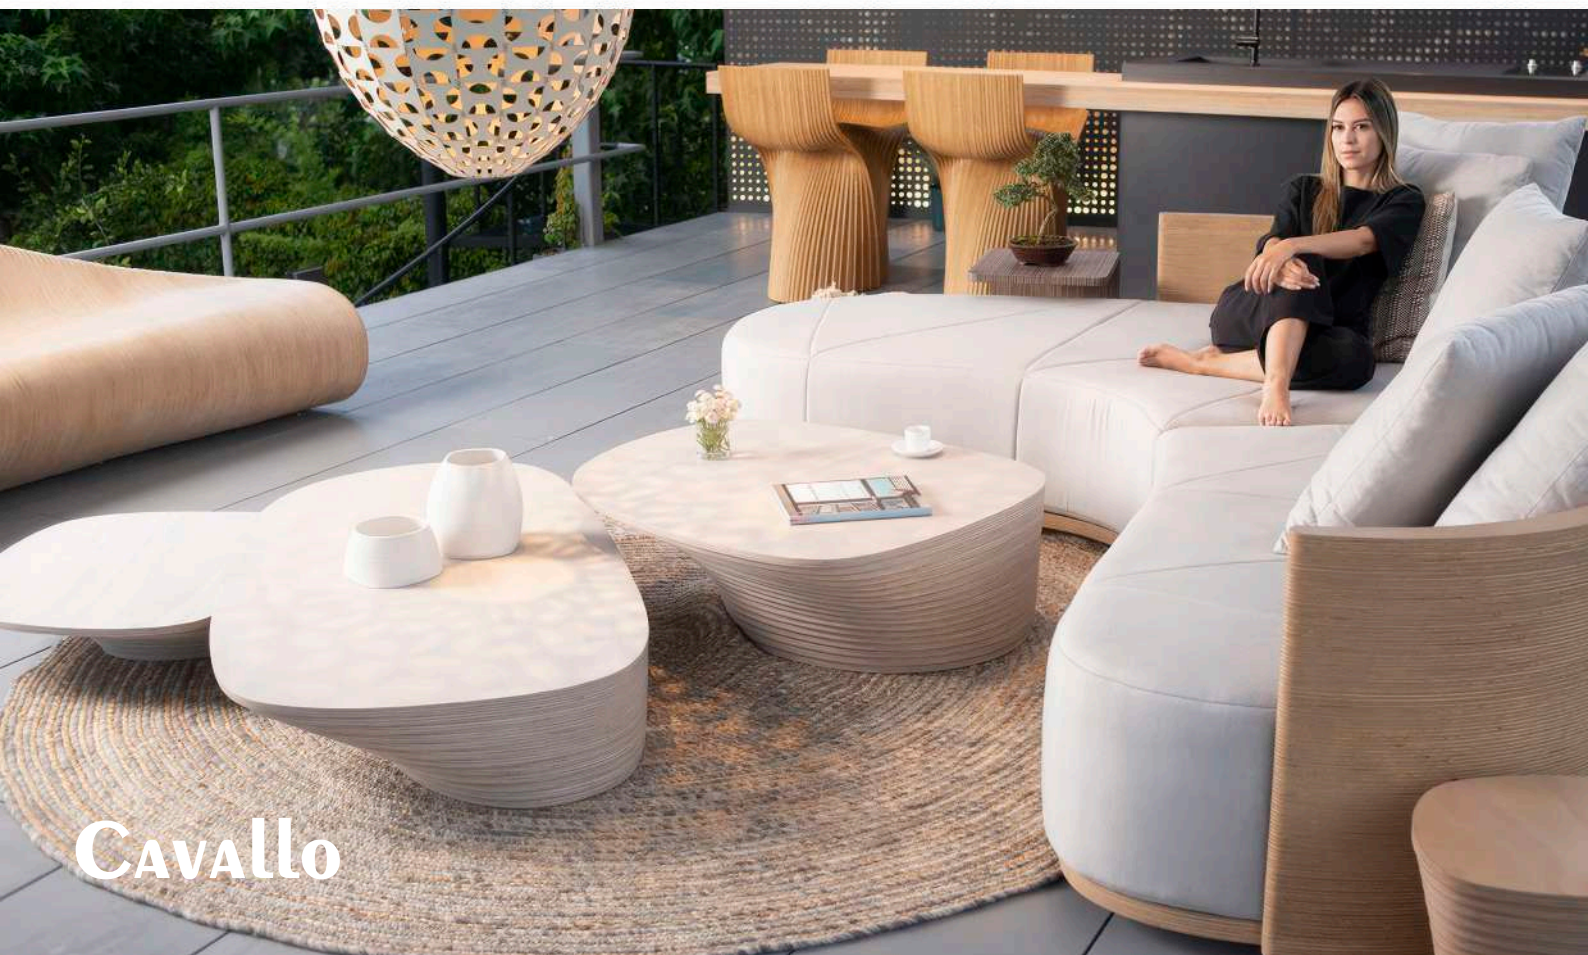

Net weight

42 lb / 19.1 kg

	Natural
	Gray
	Milky White
	Red Oak
	Dark Oak
	Wengue
	Jade green
	Ebony