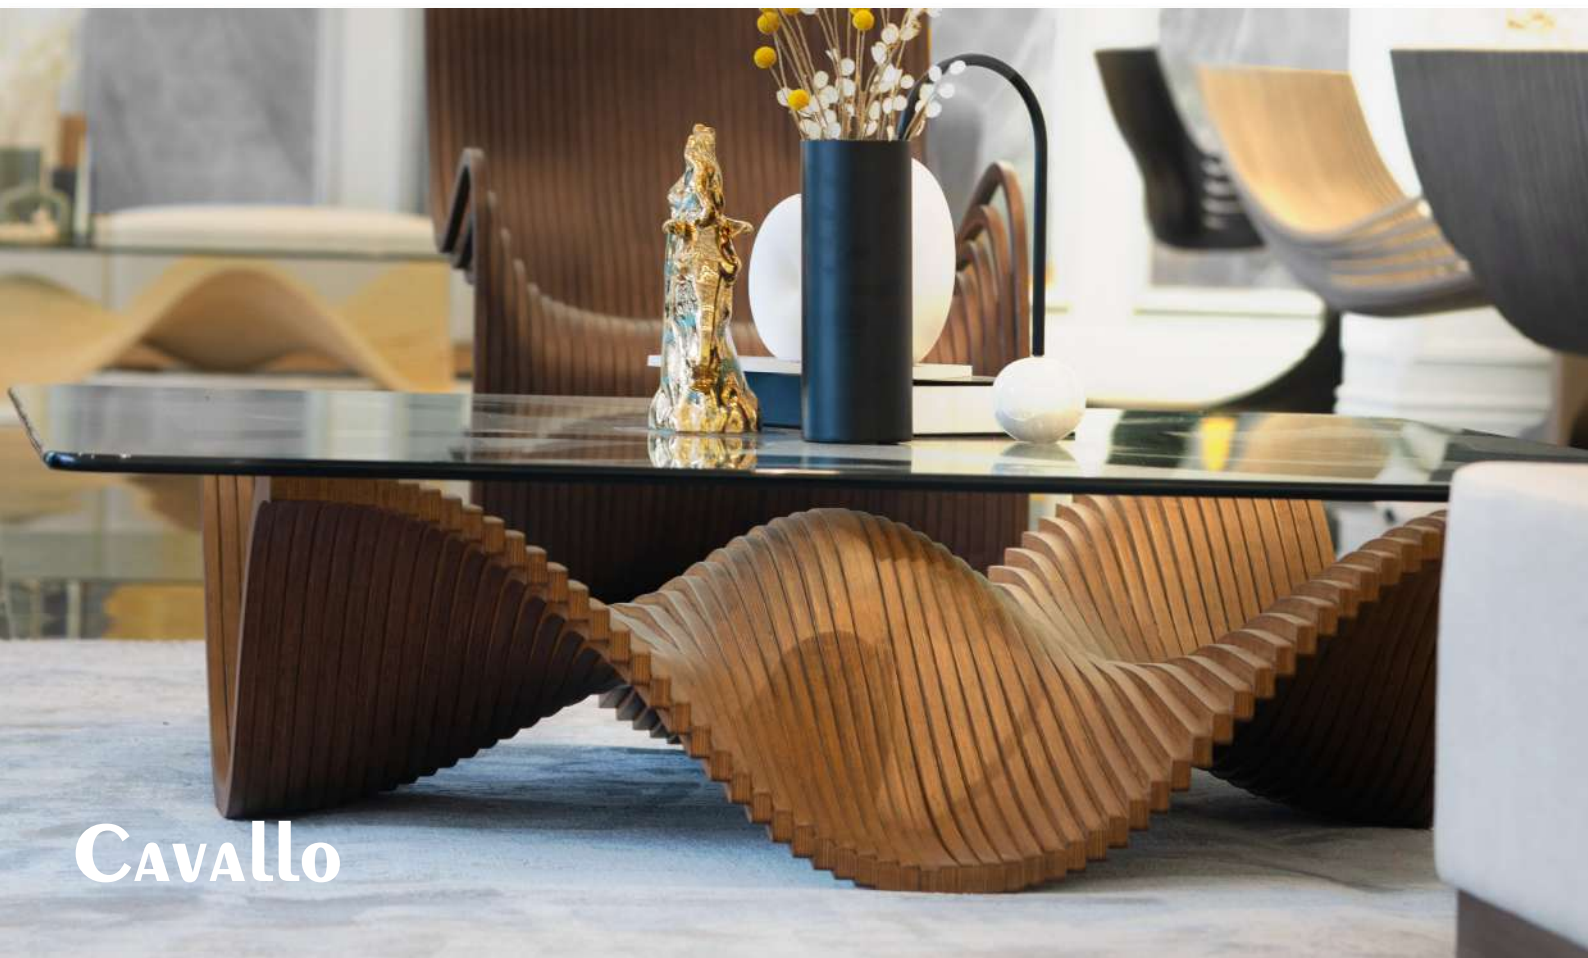

## Glass Dimensions

included

W - 150 cm

L - 150 cm

T - 16 mm

	Natural
	Gray
	Milky White
	Red Oak
	Dark Oak
	Wengue
	Jade green
	Ebony

**Cavallo**