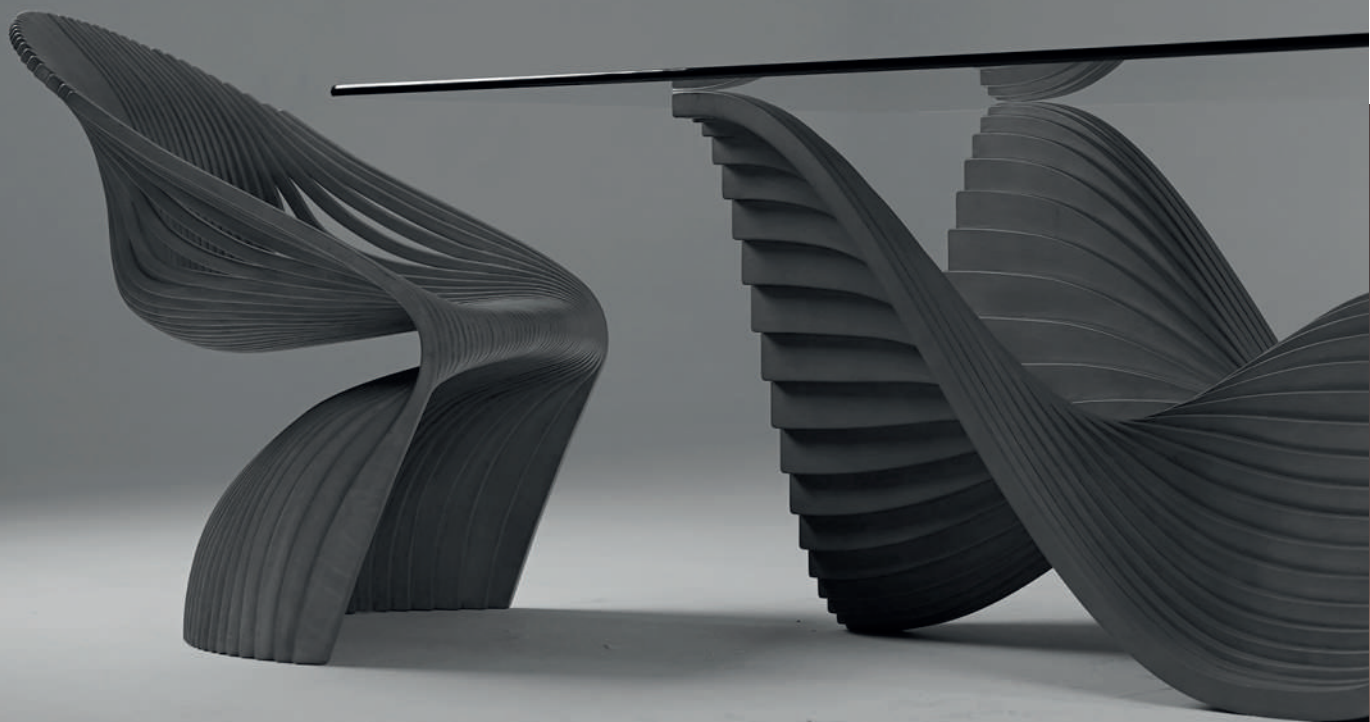

CAVALLO
Furniture and Decoration