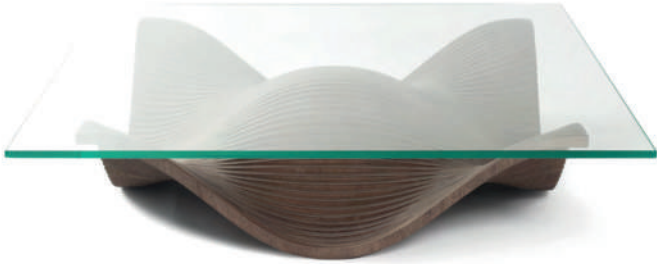

Wave M

Dimensions

W - 120 cm

H - 37 cm

L - 120 cm

Net weight

30.5 kg

Glass Dimensions

included

W - 150 cm

L - 150 cm

T - 16 mm

	Natural
	Gray
	Milky White
	Red Oak
	Dark Oak
	Wengue
	Jade green
	Ebony