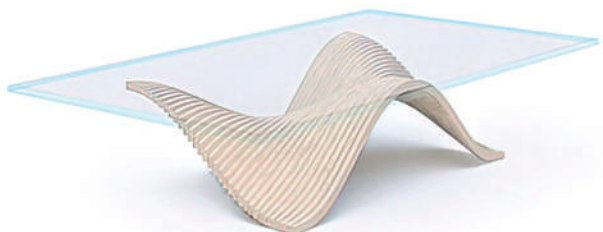

Wave S

Dimensions

W - 60 cm

H - 35 cm

L - 100 cm

Glass Dimensions

included

W - 90 cm

L - 130 cm

T - 16 mm

Net weight

30.5 kg