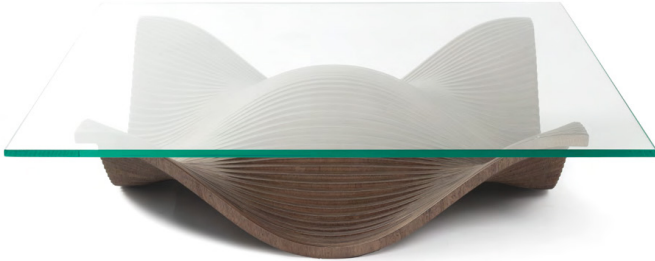

86 lb / 39.2 kg

Capacity

700 lb / 318 kg

	Natural
	Gray
	Red Oak
	Dark Oak
	Wengue
	Jade green

CAVALLO

Wave M

Dimensions

W - 120 cm